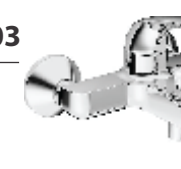

◀ Shower **4612 0103**
**Single-lever
shower mixer**
DN 15 (G1/2)
for wall-mounting
chrome

◀ Bath/shower **4611 2103**
Single-lever bath mixer
DN 15 (1/2)
for wall-mounting
chrome