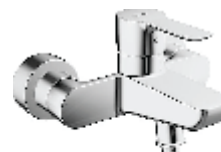

◀ Bath/shower **0674 2103**

Single-lever bath mixer
DN 15 (G1/2)
for wall-mounting
chrome