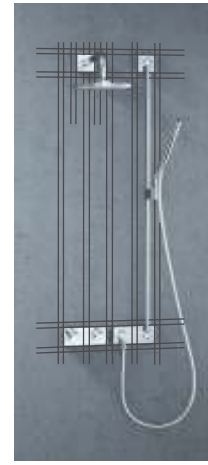

◀ Wall bar set **4478 0130**
600 mm
with HANSABASICJET
3 hand shower
shower hose 1750 mm
chrome

CONCEALED UNIT

THE PRINCIPLE OF CLARITY: HANSAMATRIX

- THE CONCEALED INSTALLATION SYSTEM FOR FREEDOM OF DESIGN, CONSISTENT SHAPES AND EFFICIENT INSTALLATION.
- HANSAMATRIX BATHROOM PLANNING AND EXECUTION: JUST AS STRUCTURED AND SAFE AS THE ENTIRE SYSTEM.